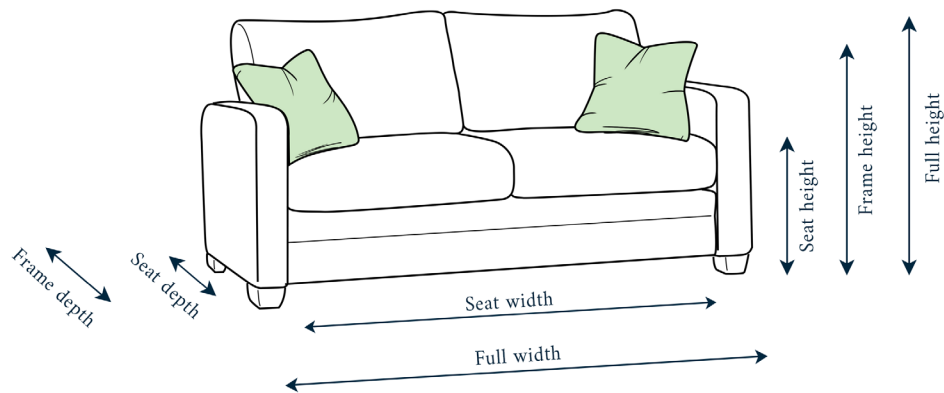

THE BYRON SOFA

Dimensions + specifications

BROOK + WILDE

CORNER

LARGE

SMALL

CHAIR

Full height (inc cushions):	93cm	93cm	93cm	93cm
Frame height:	75cm	75cm	75cm	75cm
Seat height:	52cm	52cm	52cm	52cm
Feet height:	6.5cm	6.5cm	6.5cm	6.5cm
Full width:	270cm	189cm	169cm	129cm
Seat width:	215cm	157cm	137cm	97cm
Frame depth:	96 / 175cm	96cm	96cm	96cm
Seat depth:	58cm	58cm	58cm	58cm

Hand crafted in Britain for the assurance of
quality

Available in Sofa Bed options

Free premium delivery

Your Byron Sofa will be
delivered to a room of
your choice with our two-
man delivery service. All
packaging will be taken away
by our team and recycled.

Will it fit?

Don't forget to measure your
access areas, doors, hallways,
and stairs to check this bed
fits where you want it to.

Download our measuring
guide for additional advice.

5 year guarantee

The Byron Sofa is covered
by a 5 year guarantee. For
full details see our Guarantee
page.