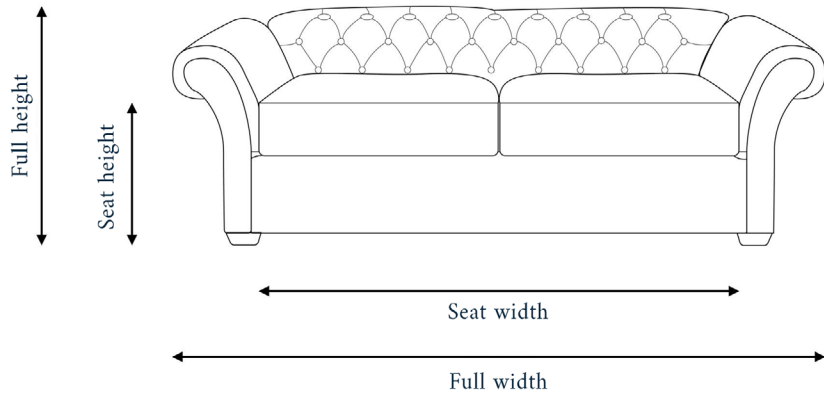

THE MILNE SOFA BED

Dimensions + specifications

BROOK + WILDE

LARGE

SMALL

SNUGGLER

Full height (inc cushions):	69cm	69cm	69cm
Frame height:	69cm	69cm	69cm
Seat height:	52cm	52cm	52cm
Full width:	214cm	194cm	154cm
Seat width:	152cm	132cm	92cm
Frame depth:	104cm	104cm	104cm
Seat depth:	65cm	65cm	65cm
Mattress width:	133cm	113cm	73cm
Mattress length:	175cm	175cm	175cm
Mattress depth:	10cm	10cm	10cm
Total depth (sofa bed opened):	226cm	226cm	226cm