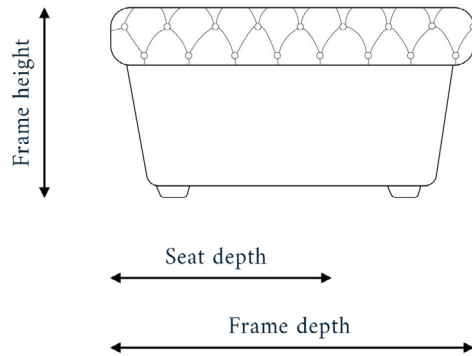

THE MILNE SOFA BED

Dimensions + specifications

BROOK + WILDE

LARGE

SMALL

SNUGGLER

Full height (inc cushions):	69cm	69cm	69cm
Frame height:	69cm	69cm	69cm
Seat height:	52cm	52cm	52cm
Full width:	214cm	194cm	154cm
Seat width:	152cm	132cm	92cm
Frame depth:	104cm	104cm	104cm
Seat depth:	65cm	65cm	65cm
Mattress width:	133cm	113cm	73cm
Mattress length:	175cm	175cm	175cm
Mattress depth:	10cm	10cm	10cm
Total depth (sofa bed opened):	226cm	226cm	226cm