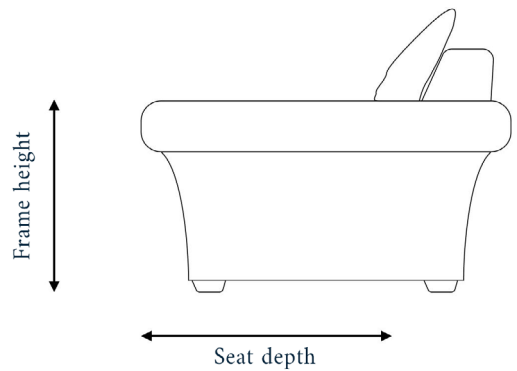

THE FENTON SOFA

Dimensions + specifications

BROOK + WILDE

LARGE

SMALL

CHAIR

Full height (inc cushions):	78cm	78cm	78cm
Frame height:	78cm	78cm	78cm
Seat height:	52cm	52cm	52cm
Full width:	213cm	193cm	153cm
Seat width:	156cm	136cm	96cm
Frame depth:	98cm	98cm	98cm
Seat depth:	56cm	56cm	56cm