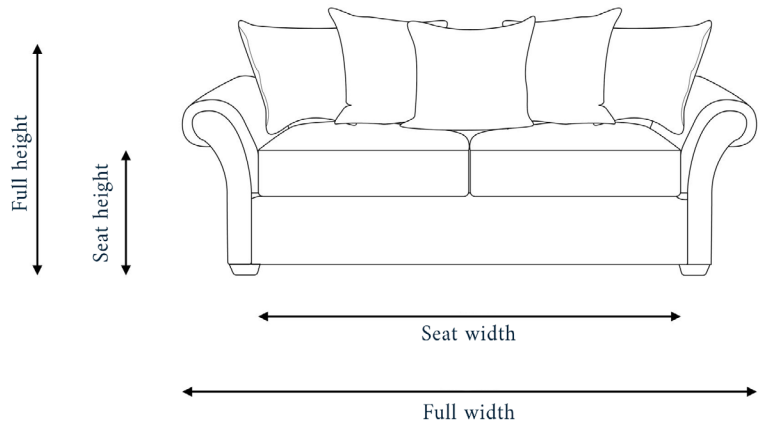

THE FENTON SOFA

Dimensions + specifications

BROOK + WILDE

LARGE

SMALL

CHAIR

Full height (inc cushions):	78cm	78cm	78cm
Frame height:	78cm	78cm	78cm
Seat height:	52cm	52cm	52cm
Full width:	213cm	193cm	153cm
Seat width:	156cm	136cm	96cm
Frame depth:	98cm	98cm	98cm
Seat depth:	56cm	56cm	56cm