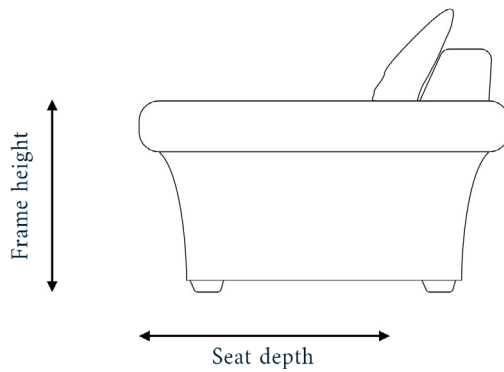

## **THE FENTON SOFA BED**

Dimensions + specifications

**BROOK + WILDE**

**LARGE**

**SMALL**

**SNUGGLER**

Full height (inc cushions):	78cm	78cm	78cm
Frame height:	78cm	78cm	78cm
Seat height:	52cm	52cm	52cm
Full width:	213cm	193cm	153cm
Seat width:	156cm	136cm	96cm
Frame depth:	98cm	98cm	98cm
Seat depth:	56cm	56cm	56cm
Mattress width:	133cm	113cm	73cm
Mattress length:	175cm	175cm	175cm
Mattress depth:	10cm	10cm	10cm
Total depth (sofa bed opened):	226cm	226cm	226cm