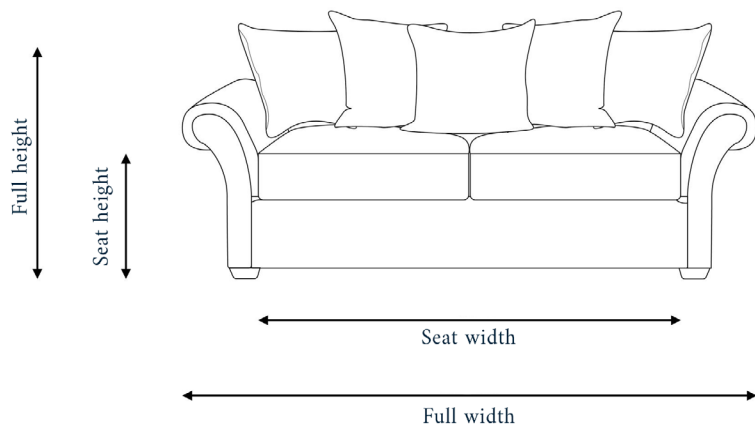

## **THE FENTON SOFA BED**

Dimensions + specifications

**BROOK + WILDE**

**LARGE**

**SMALL**

**SNUGGLER**

Full height (inc cushions):	78cm	78cm	78cm
Frame height:	78cm	78cm	78cm
Seat height:	52cm	52cm	52cm
Full width:	213cm	193cm	153cm
Seat width:	156cm	136cm	96cm
Frame depth:	98cm	98cm	98cm
Seat depth:	56cm	56cm	56cm
Mattress width:	133cm	113cm	73cm
Mattress length:	175cm	175cm	175cm
Mattress depth:	10cm	10cm	10cm
Total depth (sofa bed opened):	226cm	226cm	226cm