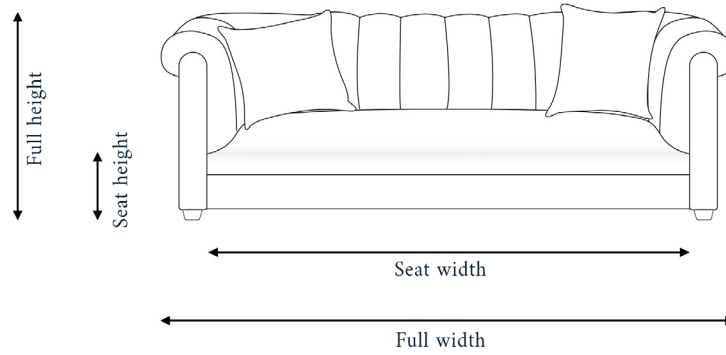

THE CHURCHILL SOFA

Dimensions + specifications

BROOK + WILDE

LARGE

SMALL

CHAIR

Full height (inc cushions):	80cm	80cm	80cm
Frame height:	80cm	80cm	80cm
Seat height:	47cm	47cm	47cm
Full width:	217cm	197cm	157cm
Seat width:	163cm	143cm	103cm
Frame depth:	93cm	93cm	93cm
Seat depth:	61cm	61cm	61cm