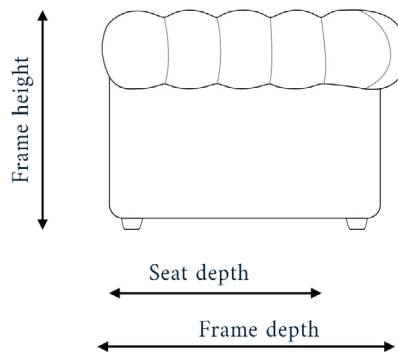

THE CHURCHILL SOFA

Dimensions + specifications

BROOK + WILDE

LARGE

SMALL

CHAIR

Full height (inc cushions):	80cm	80cm	80cm
Frame height:	80cm	80cm	80cm
Seat height:	47cm	47cm	47cm
Full width:	217cm	197cm	157cm
Seat width:	163cm	143cm	103cm
Frame depth:	93cm	93cm	93cm
Seat depth:	61cm	61cm	61cm