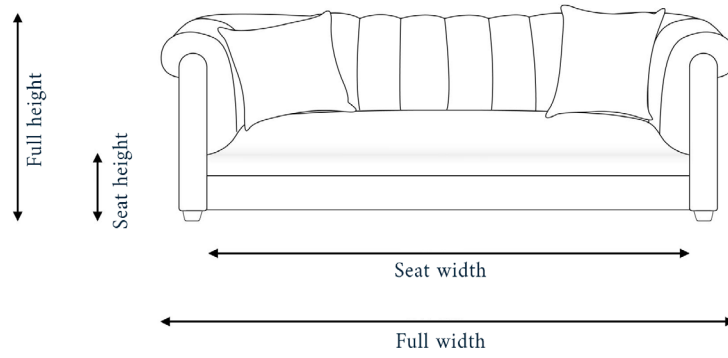

THE CHURCHILL SOFA BED

Dimensions + specifications

BROOK + WILDE

LARGE

SMALL

SNUGGLER

Full height (inc cushions):	80cm	80cm	80cm
Frame height:	80cm	80cm	80cm
Seat height:	47cm	47cm	47cm
Full width:	217cm	197cm	157cm
Seat width:	163cm	143cm	103cm
Frame depth:	93cm	93cm	93cm
Seat depth:	61cm	61cm	61cm
Mattress width:	133cm	113cm	73cm
Mattress length:	175cm	175cm	175cm
Mattress depth:	10cm	10cm	10cm
Total depth (sofa bed opened):	226cm	226cm	226cm