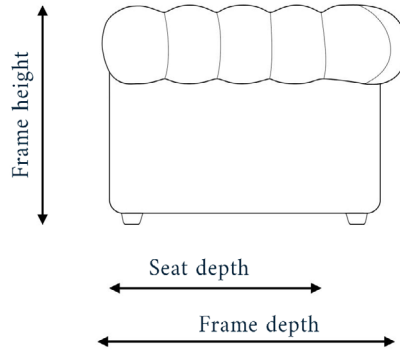

THE CHURCHILL SOFA BED

Dimensions + specifications

BROOK + WILDE

LARGE

SMALL

SNUGGLER

Full height (inc cushions):	80cm	80cm	80cm
Frame height:	80cm	80cm	80cm
Seat height:	47cm	47cm	47cm
Full width:	217cm	197cm	157cm
Seat width:	163cm	143cm	103cm
Frame depth:	93cm	93cm	93cm
Seat depth:	61cm	61cm	61cm
Mattress width:	133cm	113cm	73cm
Mattress length:	175cm	175cm	175cm
Mattress depth:	10cm	10cm	10cm
Total depth (sofa bed opened):	226cm	226cm	226cm