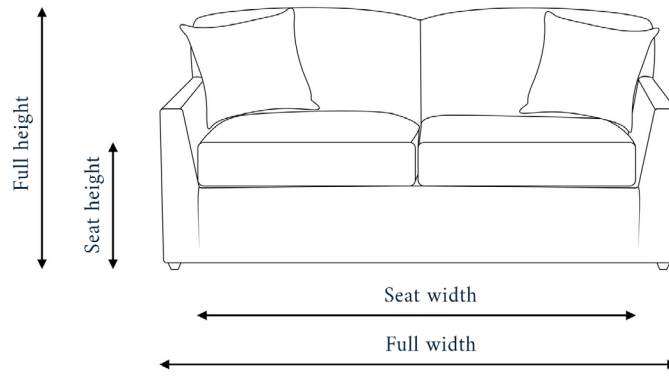

THE AMIS SOFA

Dimensions + specifications

BROOK + WILDE

LARGE

SMALL

CHAIR

Full height (inc cushions):	87cm	87cm	87cm
Frame height:	87cm	87cm	87cm
Seat height:	52cm	52cm	52cm
Full width:	183cm	163cm	123cm
Seat width:	160cm	140cm	100cm
Frame depth:	93cm	93cm	93cm
Seat depth:	66cm	66cm	66cm