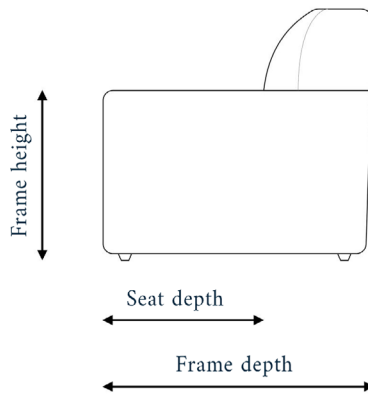

THE AMIS SOFA

Dimensions + specifications

BROOK + WILDE

LARGE

SMALL

CHAIR

Full height (inc cushions):	87cm	87cm	87cm
Frame height:	87cm	87cm	87cm
Seat height:	52cm	52cm	52cm
Full width:	183cm	163cm	123cm
Seat width:	160cm	140cm	100cm
Frame depth:	93cm	93cm	93cm
Seat depth:	66cm	66cm	66cm