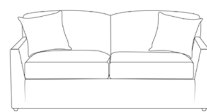

## **THE AMIS SOFA BED**

Dimensions + specifications

**BROOK + WILDE**

**LARGE**

**SMALL**

**SNUGGLER**

Full height (inc cushions):	87cm	87cm	87cm
Frame height:	87cm	87cm	87cm
Seat height:	52cm	52cm	52cm
Full width:	183cm	163cm	123cm
Seat width:	160cm	140cm	100cm
Frame depth:	93cm	93cm	93cm
Seat depth:	66cm	65cm	66cm
Mattress width:	133cm	113cm	73cm
Mattress length:	175cm	175cm	175cm
Mattress depth:	10cm	10cm	10cm
Total depth (sofa bed opened):	226cm	226cm	226cm

2-fold sofa bed action for ease and convenience

Includes Brook + Wilde Lux Light for supreme comfort

Luxuriously comfortable cushioning

Hand crafted in Britain for the assurance of quality