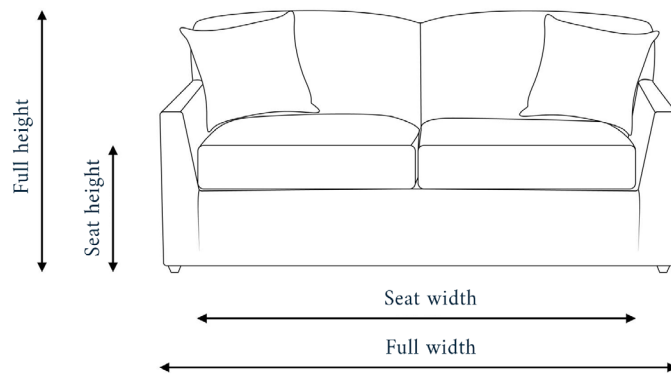

## **THE AMIS SOFA BED**

Dimensions + specifications

**BROOK + WILDE**

**LARGE**

**SMALL**

**SNUGGLER**

Full height (inc cushions):	87cm	87cm	87cm
Frame height:	87cm	87cm	87cm
Seat height:	52cm	52cm	52cm
Full width:	183cm	163cm	123cm
Seat width:	160cm	140cm	100cm
Frame depth:	93cm	93cm	93cm
Seat depth:	66cm	65cm	66cm
Mattress width:	133cm	113cm	73cm
Mattress length:	175cm	175cm	175cm
Mattress depth:	10cm	10cm	10cm
Total depth (sofa bed opened):	226cm	226cm	226cm