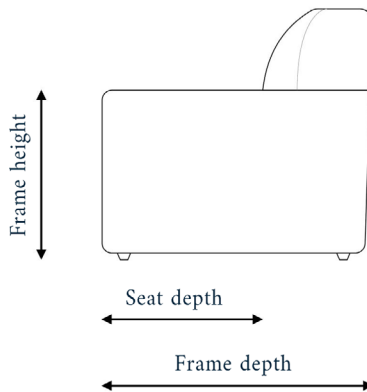

## **THE AMIS SOFA BED**

Dimensions + specifications

**BROOK + WILDE**

**LARGE**

**SMALL**

**SNUGGLER**

Full height (inc cushions):	87cm	87cm	87cm
Frame height:	87cm	87cm	87cm
Seat height:	52cm	52cm	52cm
Full width:	183cm	163cm	123cm
Seat width:	160cm	140cm	100cm
Frame depth:	93cm	93cm	93cm
Seat depth:	66cm	65cm	66cm
Mattress width:	133cm	113cm	73cm
Mattress length:	175cm	175cm	175cm
Mattress depth:	10cm	10cm	10cm
Total depth (sofa bed opened):	226cm	226cm	226cm